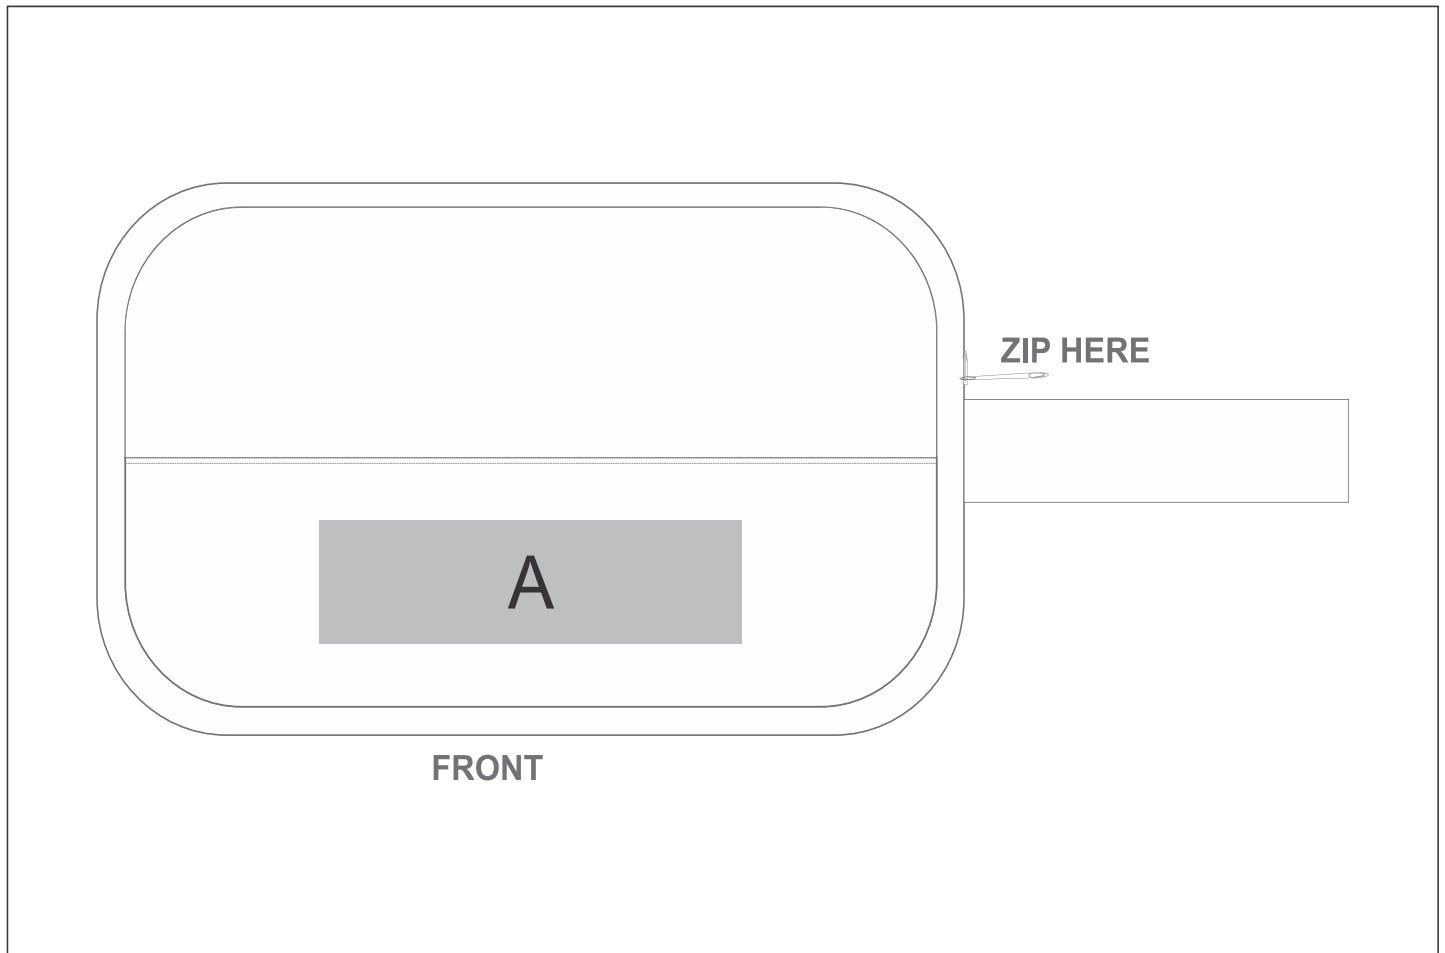

# BG-EE-419-B

Eva & Elm Chanelle Mini Toiletry & Cosmetic Bag

## Branding Options:

Position	Branding Method (Branding Code)	No. of Colours	Dimension
A	Screen Print (SB)	1 Colour	110mm wide x 30mm high